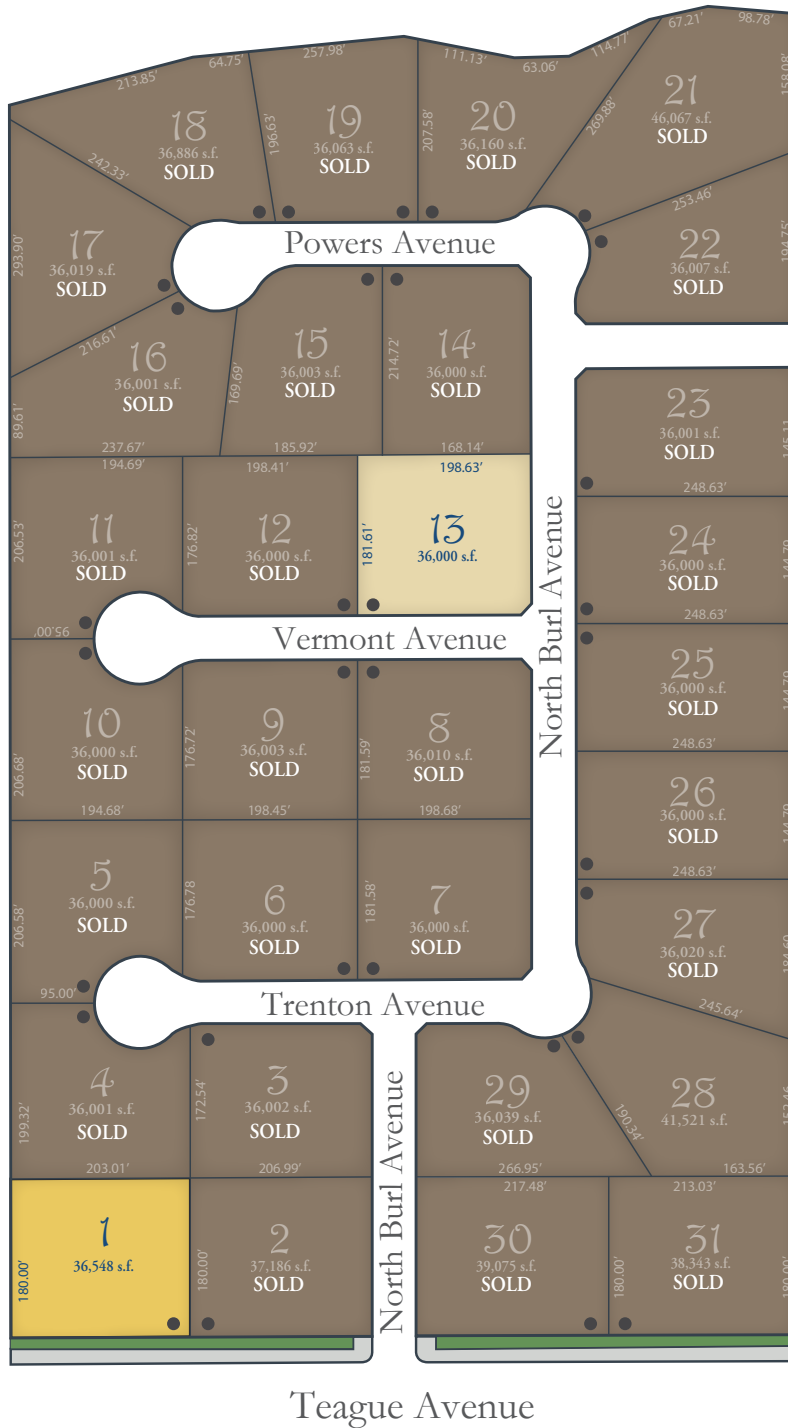

WHISPER CREEK

Location Map

On Teague
West of Armstrong

- SOLD
- Available Lot
- Inventory
- Reserved

Teague Avenue